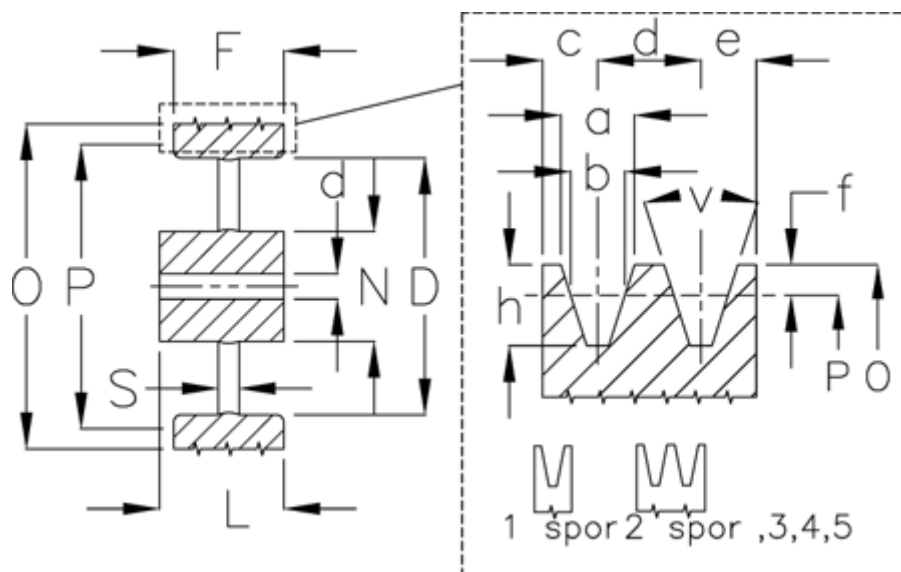

Article number: 60410028002

Description: V-belt pulley, no bore A 280/2

Measures

D	= 247	S	= 14
d	= 20	Type	= A
F	= 35.0		
L	= 50		
N	= 80		
Number of ribs	= 2		
O	= 285.5		
P	= 280		